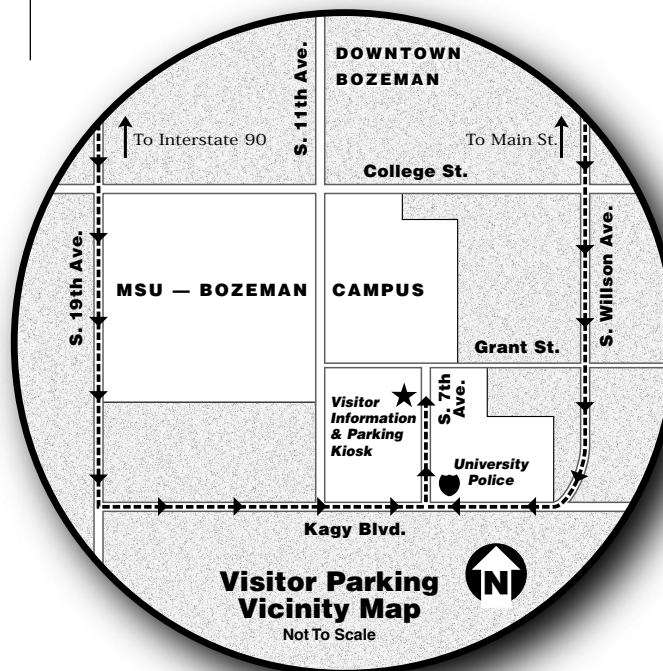

Visitor Parking Information

Welcome to Montana State University–Bozeman!

We hope you enjoy your visit to the campus. We do ask that visitors park in our 134-space designated lot. It is marked on the reverse-side map with diagonal lines and located next to the Information Kiosk at the corner of Seventh and Grant Streets. The Kiosk attendant can answer many of your questions and direct you to your designation.

Free for first half-hour

$ 2.00 for 1/2 – 1 hour

$ 0.50 for each additional hour

$ 5.00 maximum per entry

$1.00 – 6 p.m. to 11 p.m.

Other Options:

You may purchase a **$2.50 daily hangtag** which allows you to seek parking in any of the lots designated with a dot pattern on the reverse-side campus map. Buy your hangtag at the Information Kiosk or from the University Police.

Handicapped parking spaces are designated in black and located in convenient spots throughout the campus.

Conference Participants/Vendors:

If you are attending a conference on campus, you probably received parking information in advance. If not, check in at the Information Kiosk for initial assistance. Vendors should abide by visitor parking regulations or request permission to use campus loading docks and delivery areas from University Police.

Parking Hours

The Visitor (fee) Lot and Information Kiosk is open from 6 a.m. to 11 p.m. for your convenience. If you wish to park elsewhere on campus, **visitor parking regulations apply from 6 a.m. to 6 p.m.**, Monday through Friday. You may park anywhere you wish during the evenings and on weekends, except in service drives, handicapped zones, 24-hour reserved areas, 30 minute zones, and posted no parking. Parking Rules and Regulations are enforced 24 hours a day, 7 days a week. We remind you that visitors who do not acquire a permit during parking hours will risk receiving a citation. Anyone receiving three citations or more will be towed. **If you have questions about visitor parking or special needs, please call 994-2121.**

University Police is open 24 hours a day, 7 days a week.